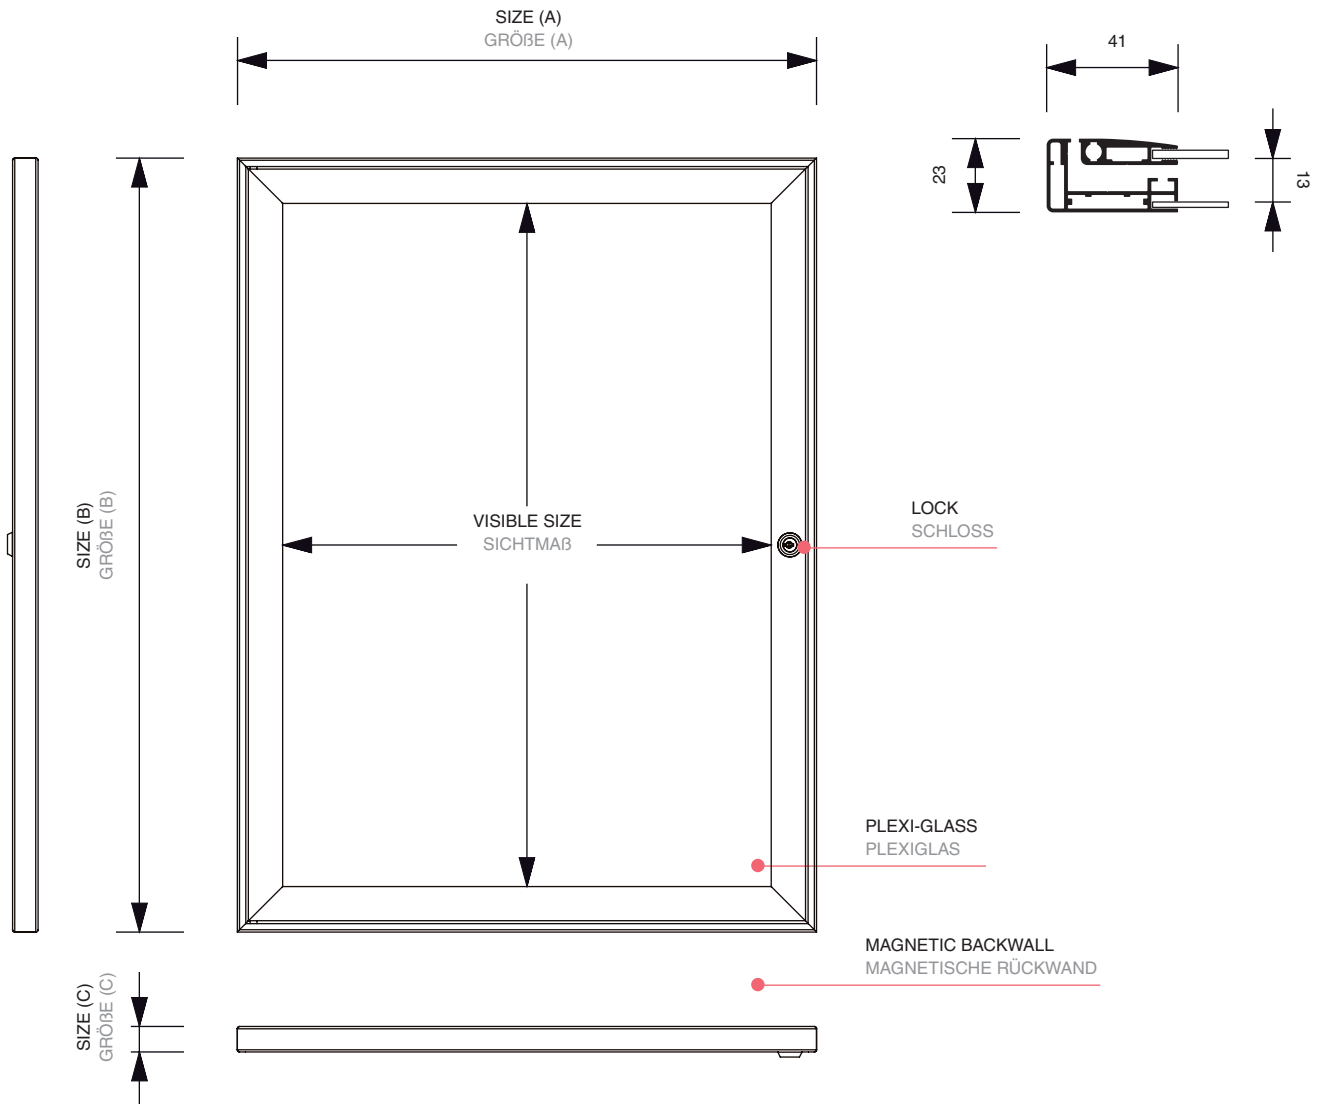

PRODUCT SHEET

Lockable Notice Board SCS

ACCESSORIES ZUBEHÖR